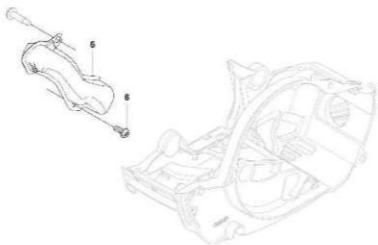

F T435
MUFFLER

Position	Part nr.	Quantity	Description	Kit
1	577 74 20-01	1	Muffler	
2	574 38 14-01	1	Muffler guide	1
3	527 68 26-01	1	Arrester	1
4	510 48 58-01	2	Nut	1
5	522 00 45-01	1	Exhaust pipe	
6	516 80 88-01	1	Screw	
7	521 79 20-01	1	Gasket	
8	522 63 88-01	2	Bolt	
9	521 51 82-01	2	Screw	
10	516 96 09-01	2	Nut