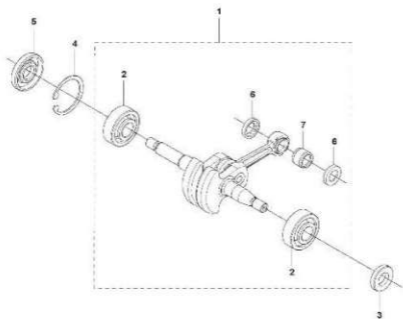

E T435
CRANK SHAFT

Position	Part nr.	Quantity	Description	Kit
1	523 34 03-01	1	Crankshaft comp.	
2	522 63 90-01	2	Crankshaft bearing	1
3	522 63 91-01	1	Oil seal	
4	516 12 58-01	1	Ring	
5	522 63 92-01	1	Seal	
6	516 96 57-01	2	Washer	1
7	505 29 73-01	1	Needle bearing	1