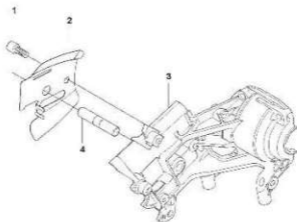

H T435
CRANKCASE

Position	Part nr.	Quantity	Description	Kit
1	521 79 99-01	1	Screw	
2	522 01 20-01	1	Oil plate	
3	527 66 56-01	1	Crankcase	
4	516 73 80-01	1	Bar stud