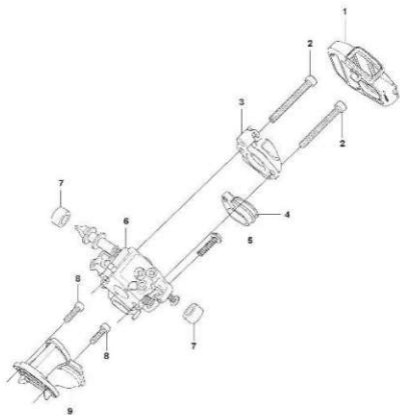

G T435
CARBURETOR & AIR FILTER

Position	Part nr.	Quantity	Description	Kit
1	527 67 47-01	1	Airfilter	
2	522 63 87-01	2	Bolt	
3	527 67 45-01	1	manifold	
4	527 67 51-01	1	Seal	
5	521 51 81-01	1	Screw	
6	522 00 76-01	1	Carburetor	
7	516 82 86-01	2	Seal	
8	522 63 85-01	2	Bolt	
9	573 95 44-01	1	Inlet