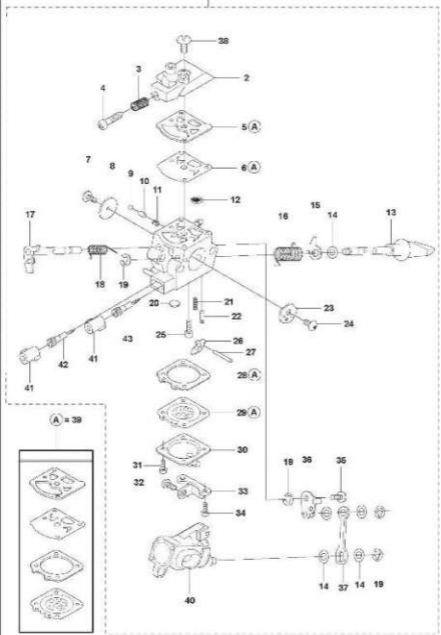

P T435
CARBURETOR

1

Position	Part nr.	Quantity	Description	Kit
1	522 00 76-01	1	Carburetor	
2	521 57 56-01	1	Cover	1
3	521 06 63-01	1	Spring, idle	1
4	516 77 83-01	1	Screw	1
5	520 95 48-01	1	Gasket	1,39
6	520 95 49-01	1	Diaphragm pump	1,39
7	520 75 98-01	1	Screw	1
8	520 97 86-01	1	Valve, throttle	1
9	516 93 80-01	1	Ball	1
10	516 93 59-01	1	Piston	1
11	516 92 73-01	1	Spring	1
12	520 95 70-01	1	Screen	1
13	522 63 20-01	1	Choke shaft	1
14	516 52 42-01	5	Washer	1
15	521 58 11-01	1	Lever	1
16	521 58 01-01	1	Spring choke shaft	1
17	522 64 62-01	1	Throttle shaft	1
18	516 84 39-01	1	Spring, throttle latch	1
19	516 21 70-01	4	Clip	1
20	516 34 29-01	1	Plug	1
21	516 98 00-01	1	Spring	1
22	521 08 54-01	1	Valve, inlet	1
23	516 95 69-01	1	Valve, choke	1
24	520 75 98-01	1	Screw	1
25	520 97 73-01	1	Screw	1
26	520 97 72-01	1	Lever	1
27	520 97 74-01	1	Pin	1
28	516 97 21-01	1	Gasket	1,39
29	522 64 84-01	1	Diaphragm carburetor	1,39
30	522 64 60-01	1	Cover	1
31	520 97 88-01	2	Screw kit	1
32	522 64 61-01	1	Screw	1
33	522 64 67-01	1	Bracket	1
34	522 64 56-01	2	Screw kit	1
35	520 75 98-01	1	Screw	1
36	522 64 59-01	1	Throttle link	1
37	522 64 64-01	1	Rod	1
38	520 97 63-01	1	Screw	1
39	522 64 02-01	1	Diaphragm kit	
40	522 64 63-01	1	Body air valve	1
41	521 11 69-01	2	Cap	1
42	521 58 54-01	1	Needle	1
43	516 93 58-01	1	Needle	1