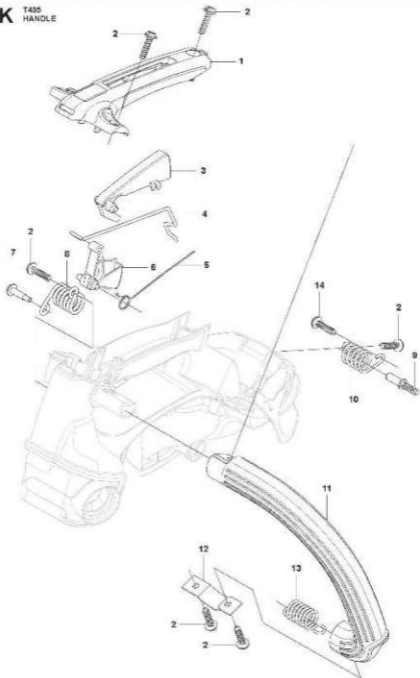

K T455
HANDLE

Position	Part nr.	Quantity	Description	Kit
1	522 01 74-01	1	Cover top handle	
2	521 51 81-01	6	Screw	
3	522 01 70-01	1	Throttle guard	
4	522 64 66-01	1	Rod	
5	521 07 89-01	1	Spring	
6	522 01 71-01	1	Trigger	
7	522 63 86-01	1	Screw	
8	522 64 22-01	1	AV Spring	
9	516 94 95-01	1	Bolt	
10	522 64 24-01	1	AV Spring	
11	522 01 91-01	1	Front handle	
12	521 55 72-01	1	Limiter	
13	522 64 23-01	1	AV Spring	
14	521 51 80-01	1	Screw