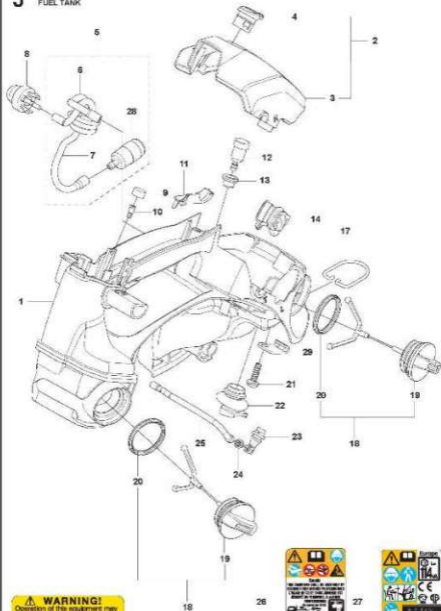

J T435
FUEL TANK

Position	Part nr.	Quantity	Description	Kit
1	522 01 64-01	1	Housing	
2	522 01 77-01	1	Filter cover compl.	
3	522 01 76-01	1	Filter cover	2
4	522 01 79-01	1	Knob	2
5	522 64 76-01	1	Fuel hose assy	
6	522 64 77-01	1	Grommet	5
7	522 63 95-01	1	Fuel hose	5
8	516 97 28-01	1	Purge	
9	516 94 81-01	1	Seal	
10	516 96 19-01	1	Valve	
11	522 01 76-01	1	Bracket	
12	516 96 52-01	1	Breather	
13	520 99 61-01	1	Grommet	
14	522 00 88-01	1	Guide, carb	
16	523 07 14-01	1	Decal, warning	
17	522 01 94-01	1	Eyelet	
18	574 51 04-01	2	Fuel cap compl.	
19	522 01 83-01	2	Fuel cap	18
20	574 51 06-01	2	Seal	18
21	521 51 80-01	1	Screw	
22	522 64 71-01	1	Pipe	
23	522 64 78-01	1	Hose connector	
24	516 95 03-01	1	Joint	
25	522 63 94-01	1	Hose	
26	522 63 53-01	1	Decal, warning US-CAN	
27	522 63 54-01	1	Decal, warning EU-ROW	
28	503 44 32-01	1	Fuel filter	5
29	522 01 93-01	1	Plate