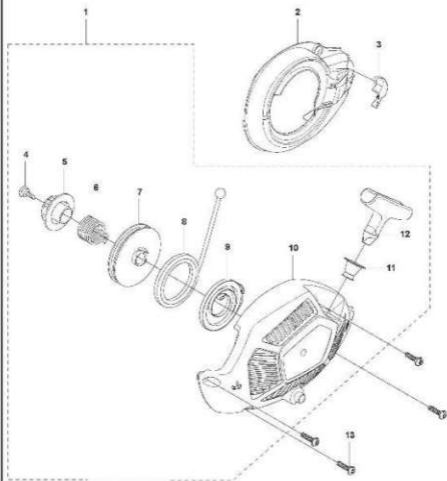

N T435
STARTER

Position	Part nr.	Quantity	Description	Kit
1	522 01 25-01	1	Starter assy	
2	522 64 47-01	1	Cover flywheel	
3	527 67 38-01	1	Guide	
4	521 32 88-01	1	Screw	1
5	522 64 54-01	1	Cam, plate	1
6	522 64 53-01	1	Spring	1
7	522 64 50-01	1	Reel	1
8	522 64 51-01	1	Rope	1
9	522 64 49-01	1	Starter spring	1
10	522 01 26-01	1	Starter case	1
11	576 42 31-01	1	Rope guide	1
12	537 23 25-01	1	Starter handle	1
13	521 51 81-01	4	Screw	
14	575 86 89-01	1	Decal, startercover