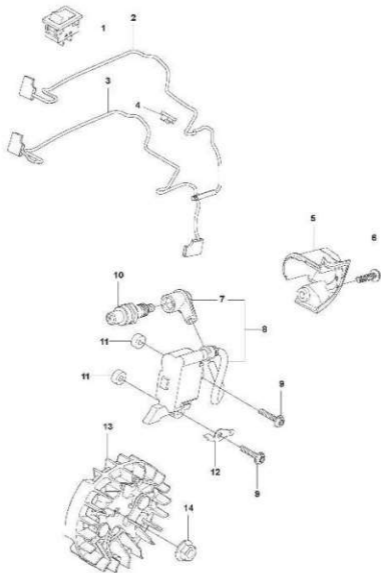

M T435
IGNITION SYSTEM

Position	Part nr.	Quantity	Description	Kit
1	576 26 11-01	1	Stop switch	
2	522 64 45-01	1	Cable	
3	522 64 46-01	1	Cable, earth	
4	522 64 43-01	1	Grommet	
5	576 13 03-01	1	Cover, sparkplug	
6	521 51 81-01	1	Screw	
7	523 08 26-01	1	Cap	8
8	576 85 72-01	1	Ignition assy	
9	522 63 84-01	2	Bolt, torx	
10	521 23 35-01	1	Spark plug	
11	505 04 34-01	2	Spacer	
12	522 64 44-01	1	Terminal	
13	522 64 41-01	1	Flywheel	
14	516 43 74-01	1	Nut