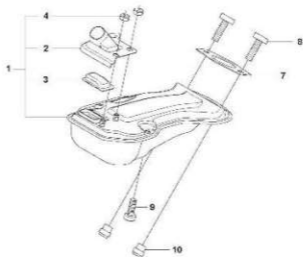

F T435
MUFFLER

Position	Part nr.	Quantity	Description	Kit
1	577 74 20-01	1	Muffler	
2	574 38 14-01	1	Muffler guide	1
3	527 68 26-01	1	Arrester	1
4	510 48 58-01	2	Nut	1
5	522 00 45-01	1	Exhaust pipe	
6	516 80 88-01	1	Screw	
7	521 79 20-01	1	Gasket	
8	522 63 88-01	2	Bolt	
9	521 51 82-01	2	Screw	
10	516 96 09-01	2	Nut